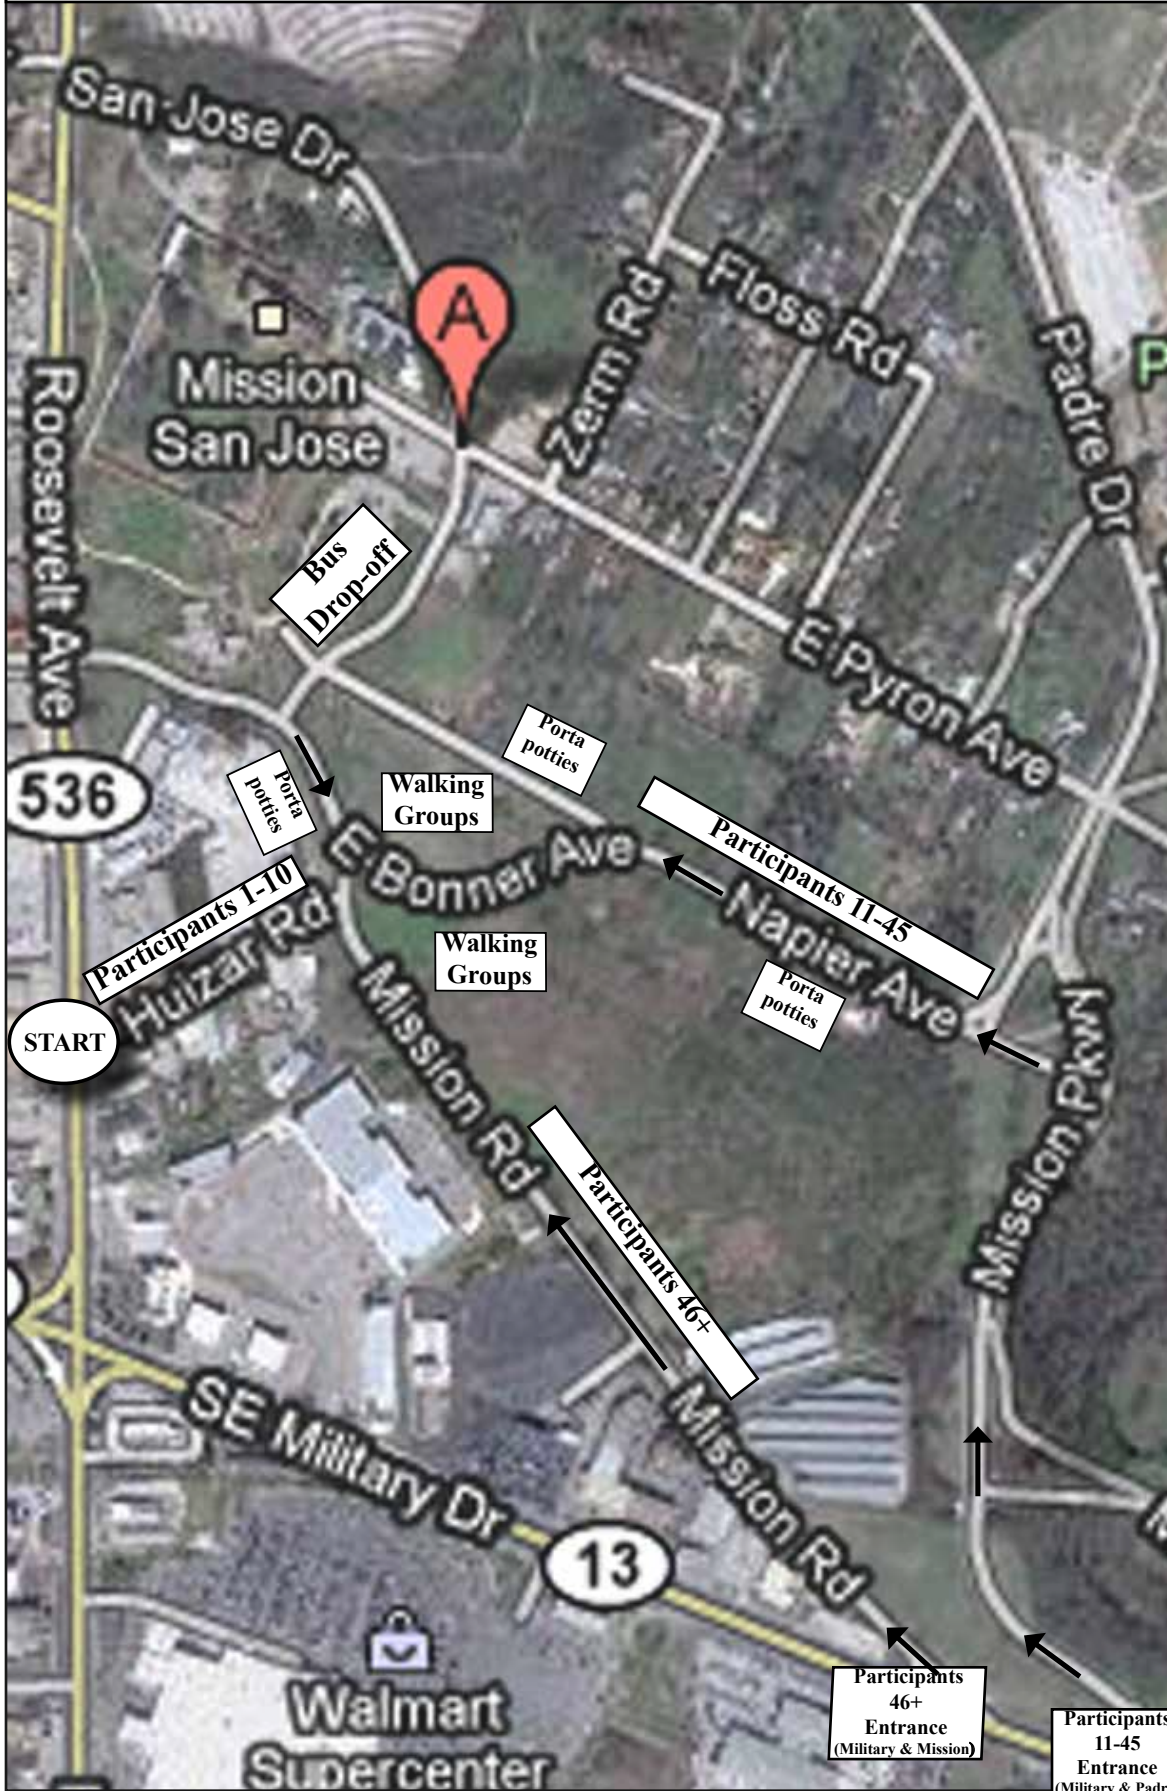

# Parade Lineup

**Lineup begins:**  
7:00 a.m.

**Parade begins:**  
9:30 a.m.

**Floats 1-10:**

- Enter at Military & Mission Rd.
- Turn left on Huizar
- Lineup by assigned number

**Floats 11-45:**

- Enter at Military & Padre/Mission Pkwy
- Turn left on Napier
- Lineup by assigned number along Napier or Padre/Mission Pkwy

**Floats 46+:**

- Enter at Military & Mission Rd.
- Lineup by assigned number along Mission Rd.

**Buses:**

- Enter at Military & Padre/Mission Pkwy
- Use Mission San Jose drop-off

*\*All students should be dropped off at Harlandale Memorial Stadium.*

For more info, call 488-2348

**Bus Entrance**