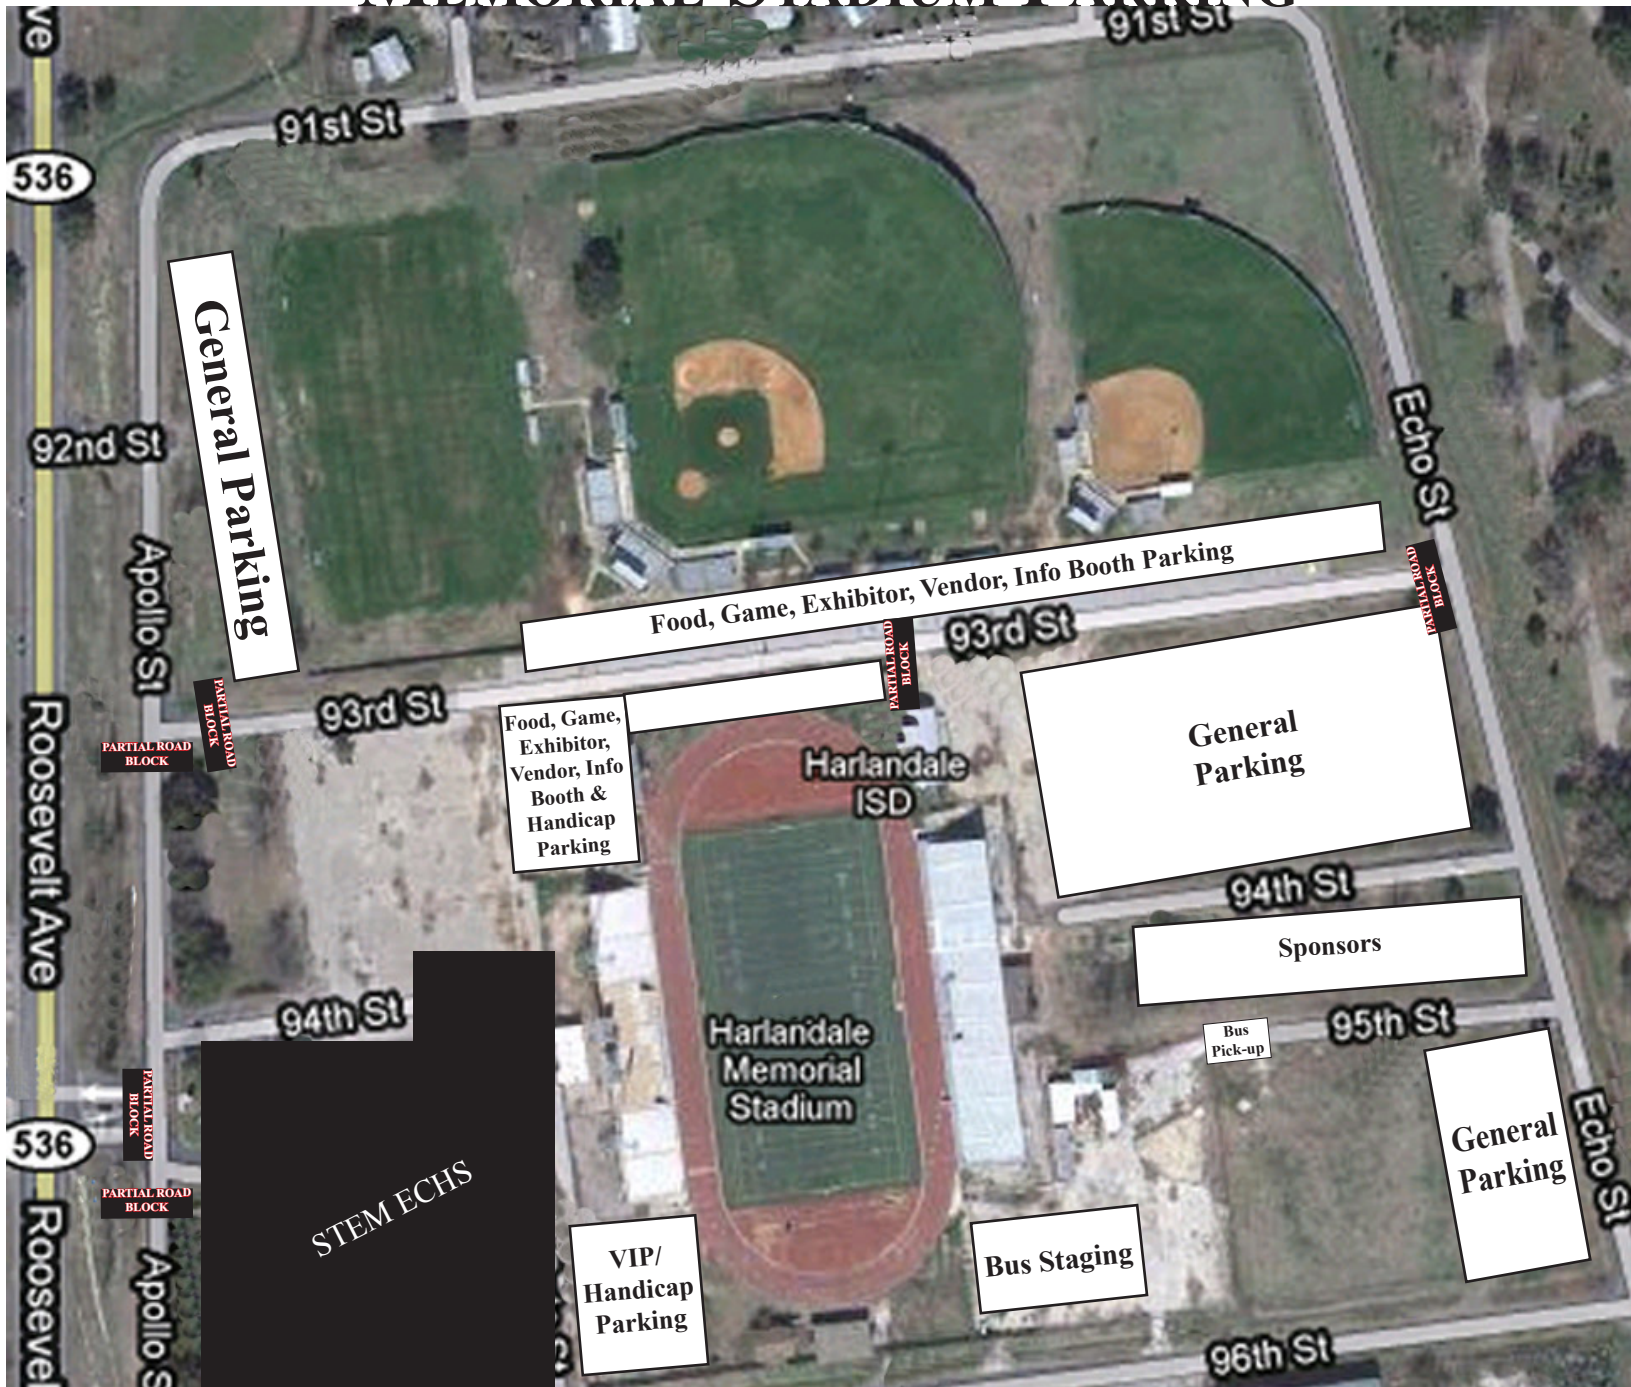

# MEMORIAL STADIUM PARKING

**Student Dropoff:**

- Enter at 92nd or 97th/ Amos streets
- Make your way to visitors side of the stadium (east side)
- Dropoff in General Parking areas
- School sponsors will be in grassy area to chaperone students on bus to Mission San Jose

**General Parking:**

- Enter at 92nd or 97th/ Amos streets
- Park in field by soccer field

**OR**

- Enter at 92nd or 97th/ Amos streets
- Make your way to visitors side of stadium (east side)
- Parking available in grassy areas and/or along 96th St.

**Food, Game, Exhibitor, Vendor, Info Booth & Handicap Parking:**

- Enter at 92nd or 97th/ Amos streets
- Make your way to visitors side of stadium (east side)
- Turn onto 93rd St.
- Gated lot available on northwest side of stadium or park along baseball fields
- \*Parking pass will be required*

**VIP & Handicap Parking:**

- Enter at 97th/Amos
- Turn left on Apollo
- Turn right on 96th St.
- Park in gated lot to your left, southwest side of stadium