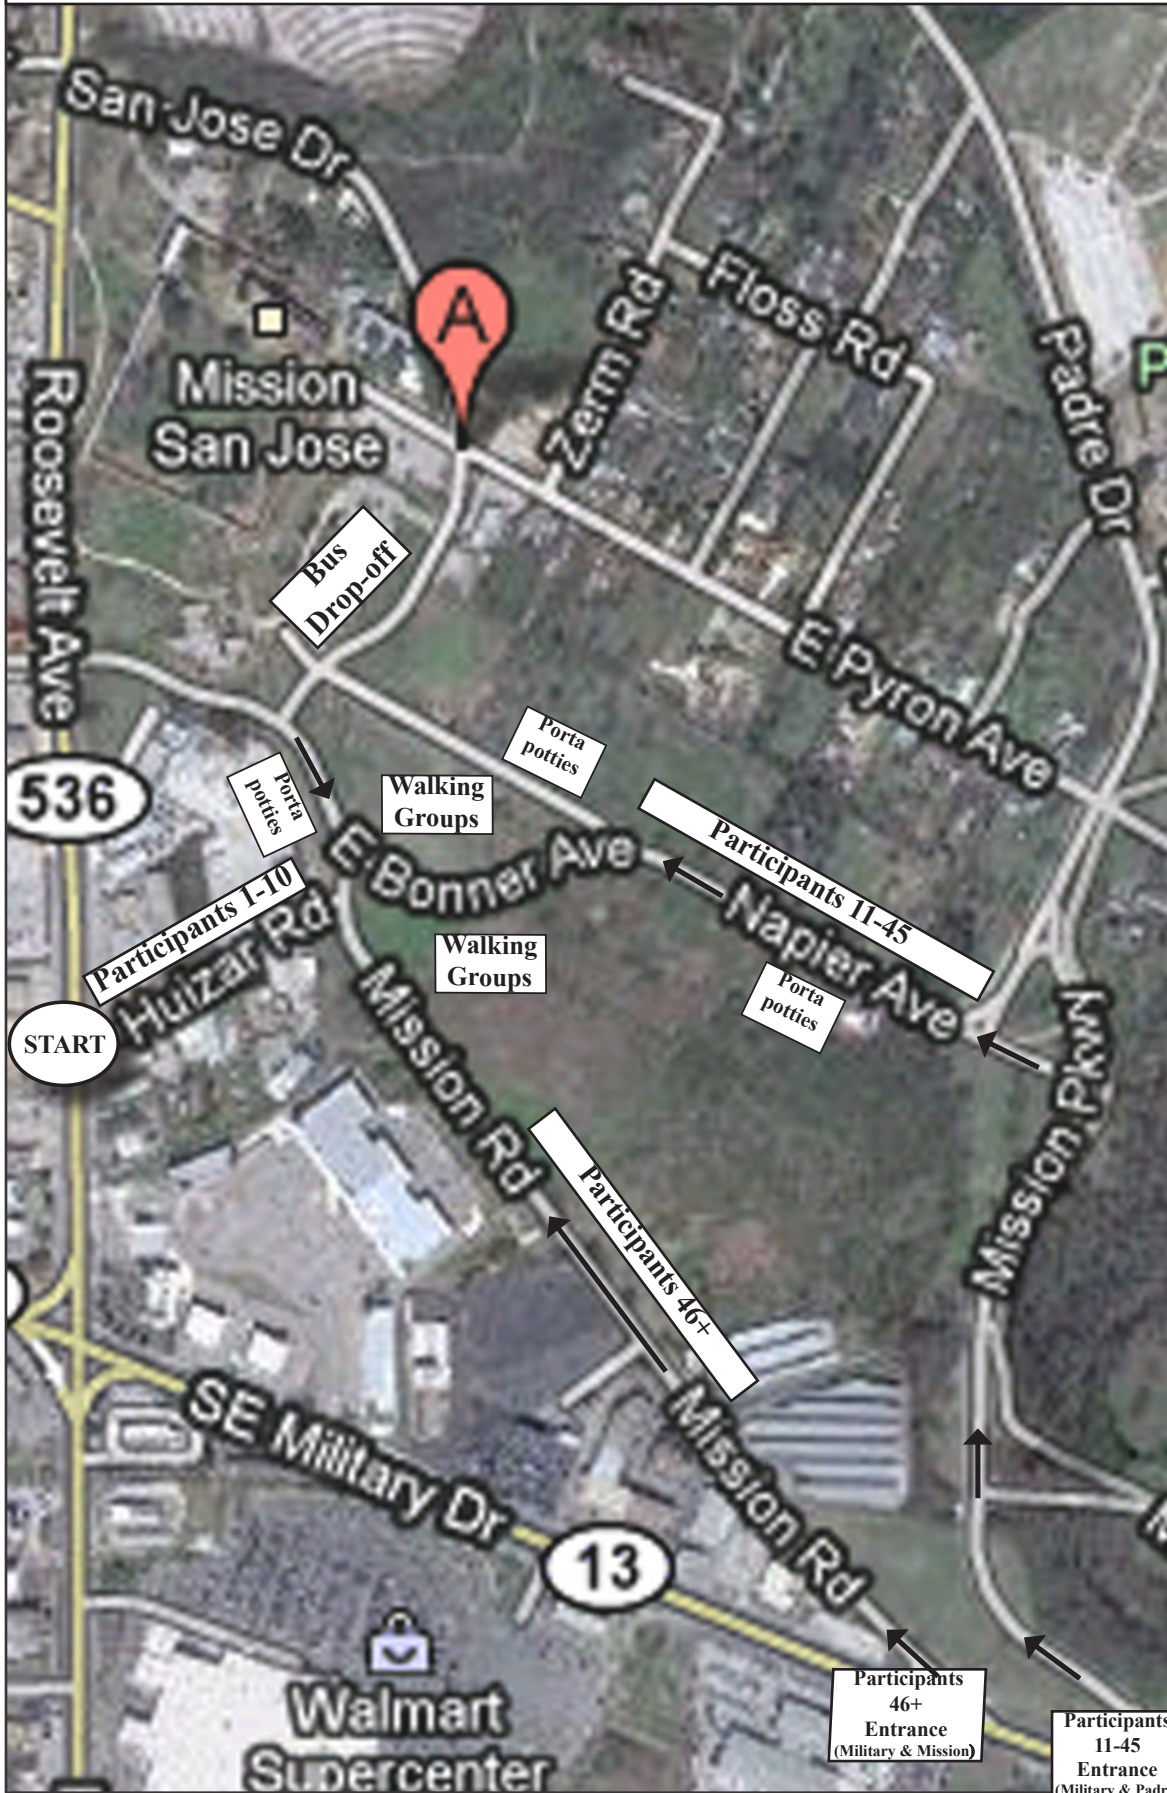

# Parade Lineup

**Lineup begins:**  
7:00 a.m.

**Parade begins:**  
9:30 a.m.

**Floats 1-10:**

- Enter at Military & Mission Rd.
- Turn left on Huizar
- Lineup by assigned number

**Floats 11-45:**

- Enter at Military & Padre/Mission Pkwy
- Turn left on Napier
- Lineup by assigned number along Napier or Padre/Mission Pkwy

**Floats 46+:**

- Enter at Military & Mission Rd.
- Lineup by assigned number along Mission Rd.

**Buses:**

- Enter at Military & Padre/Mission Pkwy
- Use Mission San Jose drop-off

*\*All students should be dropped off at Harlandale Memorial Stadium.*

For more info, call 210-989-4355

Participants 46+ Entrance (Military & Mission)

Participants 11-45 Entrance (Military & Padre)

Bus Entrance